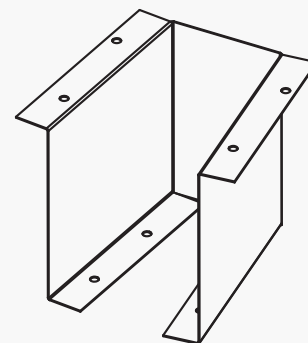

## Standard Features

- 14 gauge High-Strength All-Steel Body
- Pre-drilled anchor holes for mounting
- Quick & Easy Installation
- Perfect complement to SmartBox NG Laptop or Top Open safe

Front view

Side view

Hole for ground

Top view

Back view