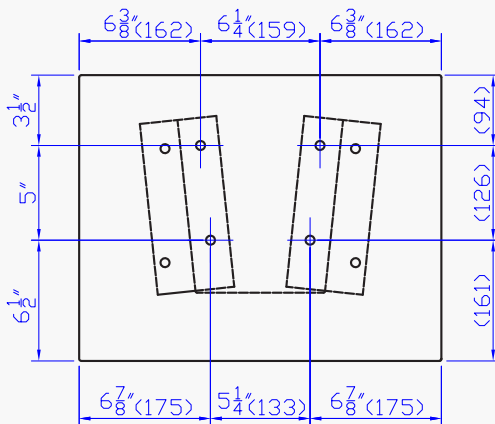

## Standard Features

- 14 gauge High-Strength All-Steel Body
- Pre-drilled anchor holes for mounting
- Quick & Easy Installation
- Perfect complement to SmartBox NG Laptop or Top Open safe

Front view

Side view

Hole for ground

Top view

Back view