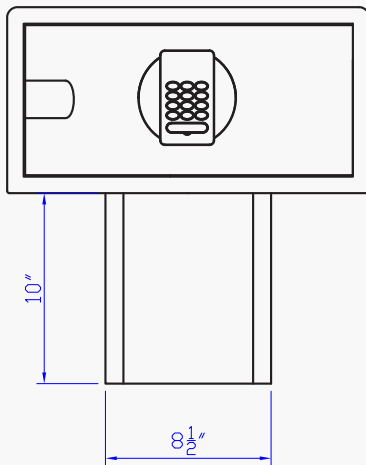

# SmartBox NG - Pedestal

Keeping your guests' valuables secure!

SmartBox NG Safe Pedestals provide easy and convenient access to hotel safes and are specially designed for personal in room use. It's compact and user friendly, making it an excellent choice for hotels. Safe pedestals come with pre-drilled holes to allow for quick anchoring to the floor for added security. Never worry about struggling to reach up or down.

## Standard Features

- 14 gauge High-Strength All-Steel Body
- Pre-drilled anchor holes for mounting
- Quick & Easy Installation
- Perfect complement to SmartBox NG Laptop or Top Open safe

Front view

Side view

Hole for ground

Top view

Back view